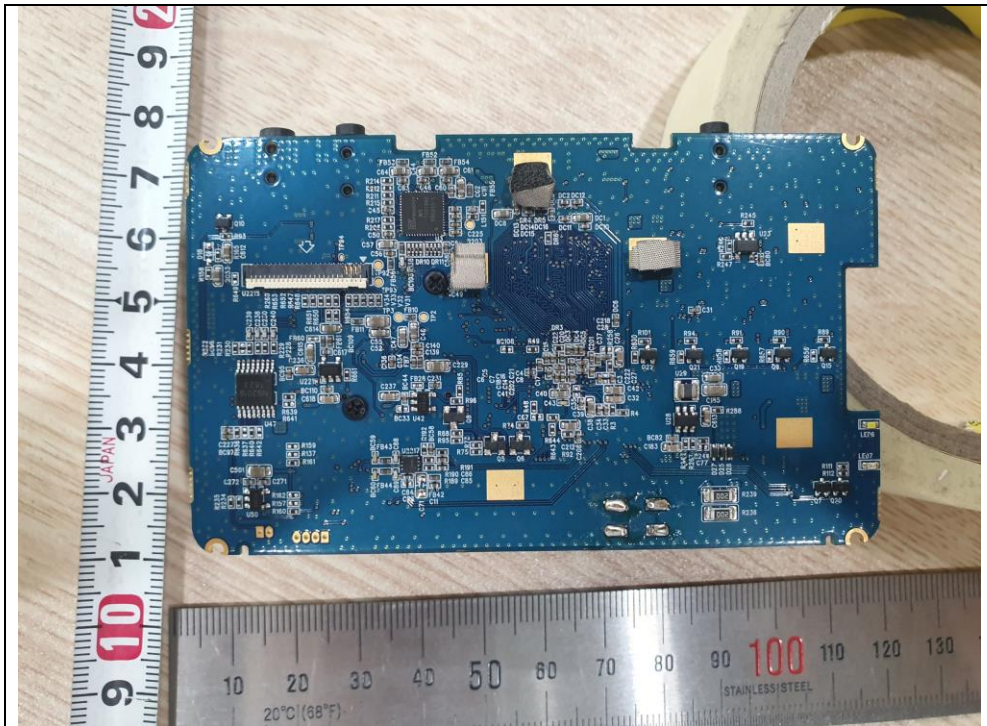

Internal photos of EUT

Inside

Main Board

LCD

Main Board (Rear Camera)

MicroSD Card

Cigar Jack