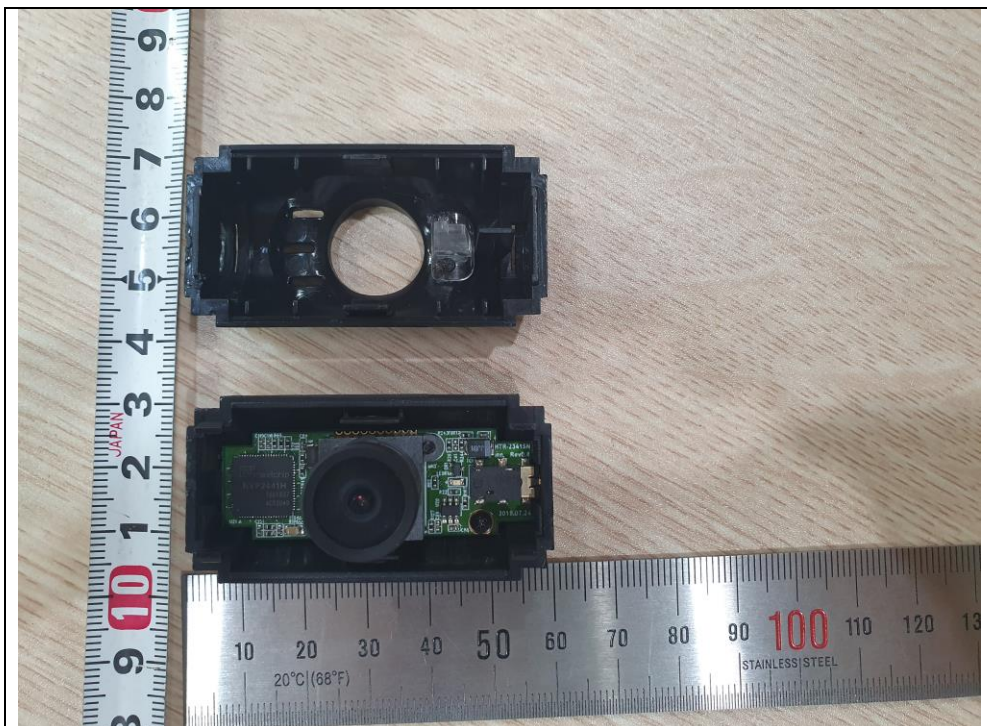

Internal photos of EUT

Inside

Main Board

LCD

Main Board (Rear Camera)

MicroSD Card

Cigar Jack