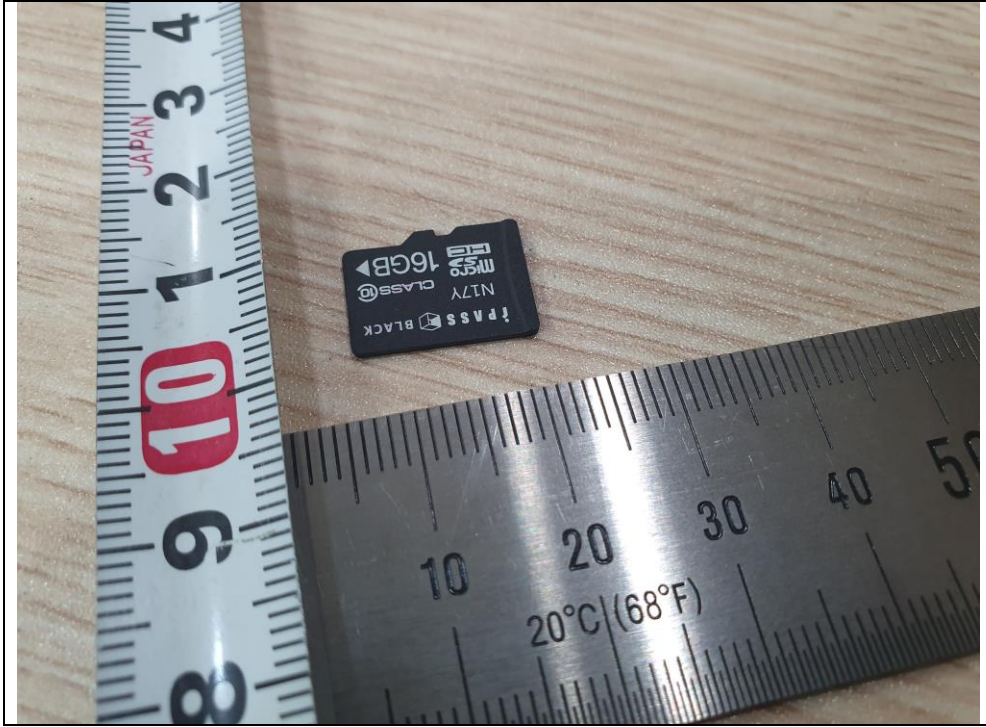

Internal photos of EUT

Inside

Main Board

LCD

Main Board (Rear Camera)

MicroSD Card

Cigar Jack