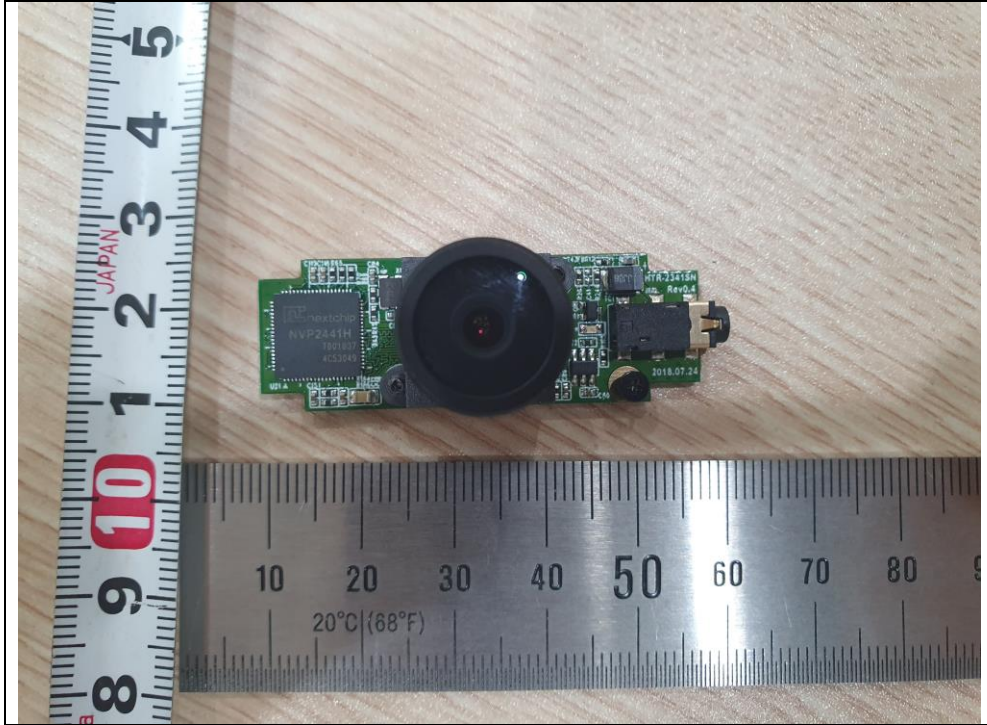

Internal photos of EUT

Inside

Main Board

LCD

Main Board (Rear Camera)

MicroSD Card

Cigar Jack