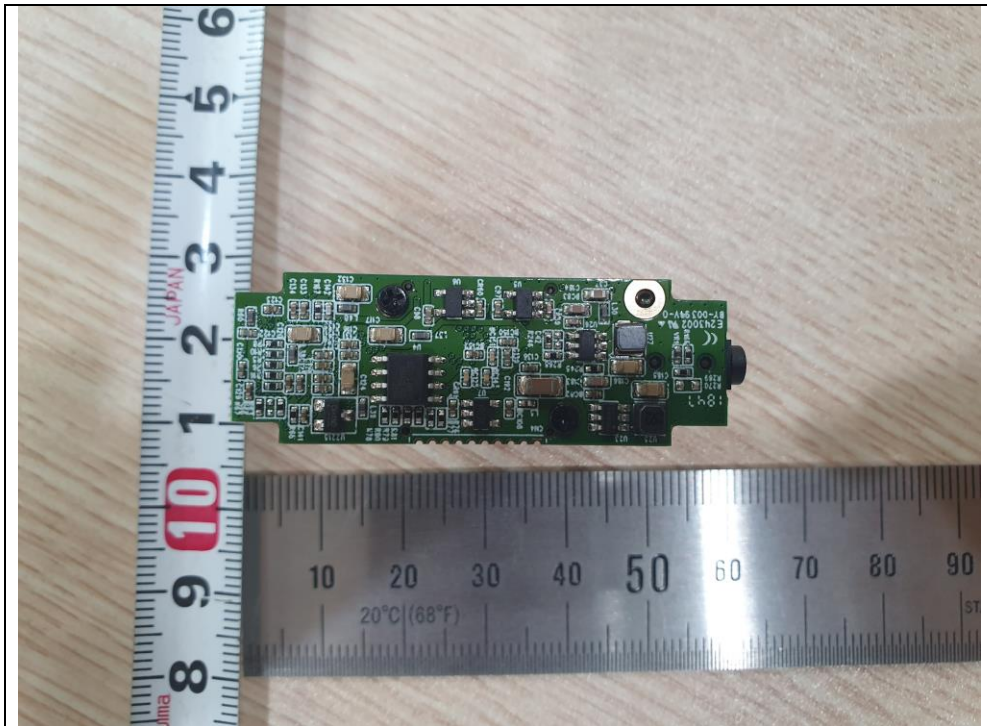

Internal photos of EUT

Inside

Main Board

LCD

Main Board (Rear Camera)

MicroSD Card

Cigar Jack