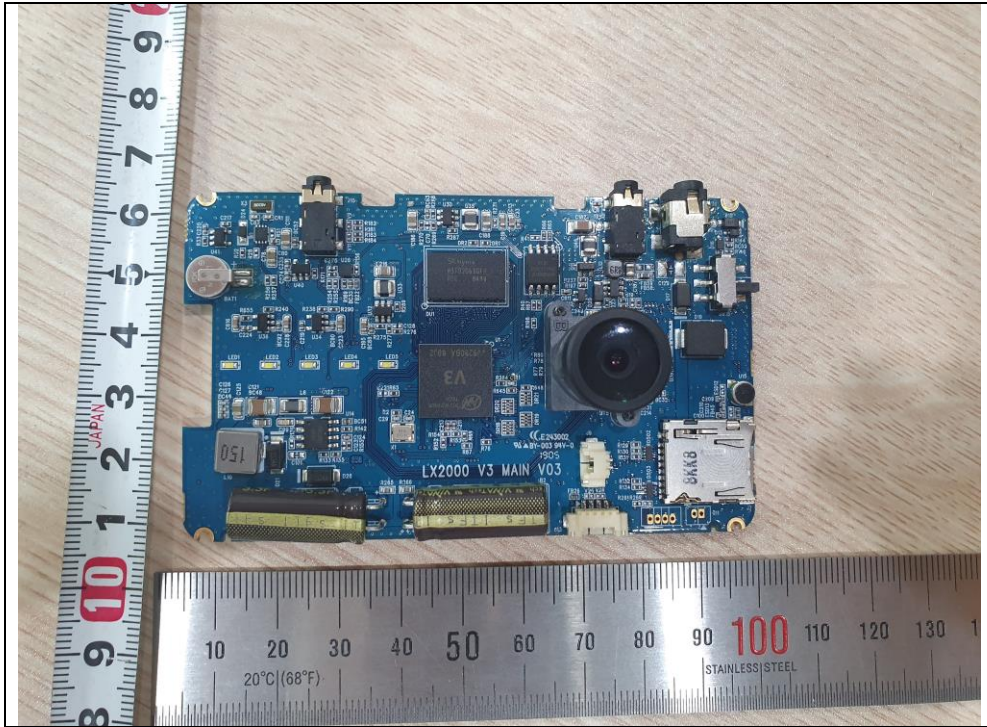

Internal photos of EUT

Inside

Main Board

LCD

Main Board (Rear Camera)

MicroSD Card

Cigar Jack